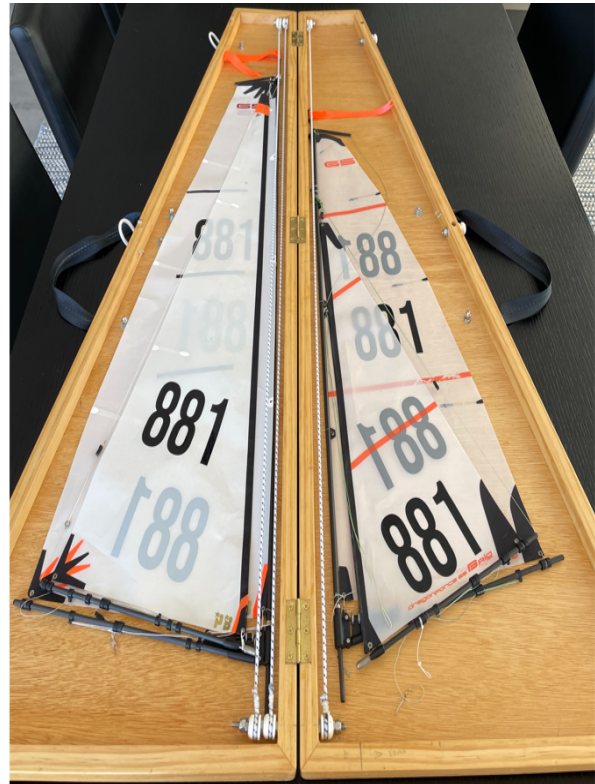

Additional items & Equipment:

- DF 65 spare parts, Retail value $98.7----- sell for $60.00
- 1 x DF 65 Wooden Clear finished Sail Box ----- $80.00

1 x Moulded plastic Robust Carry / Transport case ----- $120.00