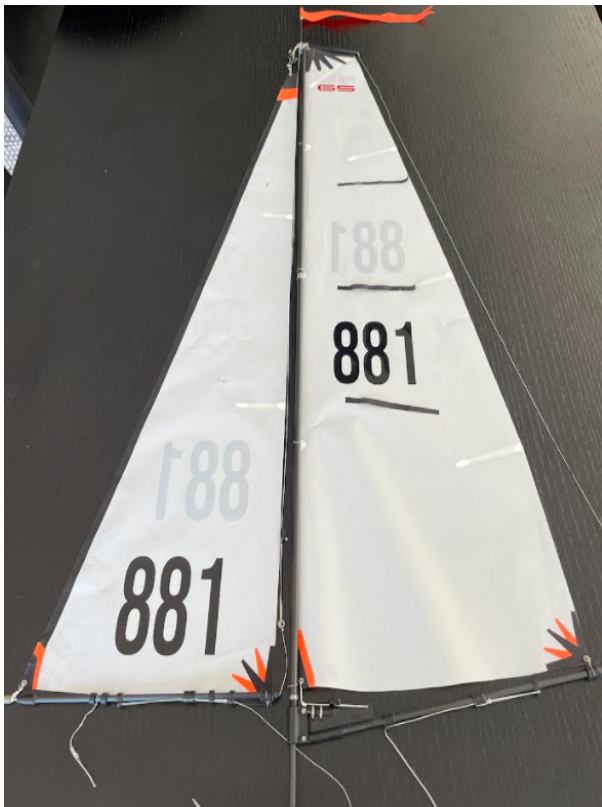

Extra Rigs & Sails

- 1 x Complete A Plus Rig with Phil Burgess A + Mainsail and Jib, -----$110.00
- 1 x Complete B Rig & Joysway B Mainsail & Jib -----$80.00